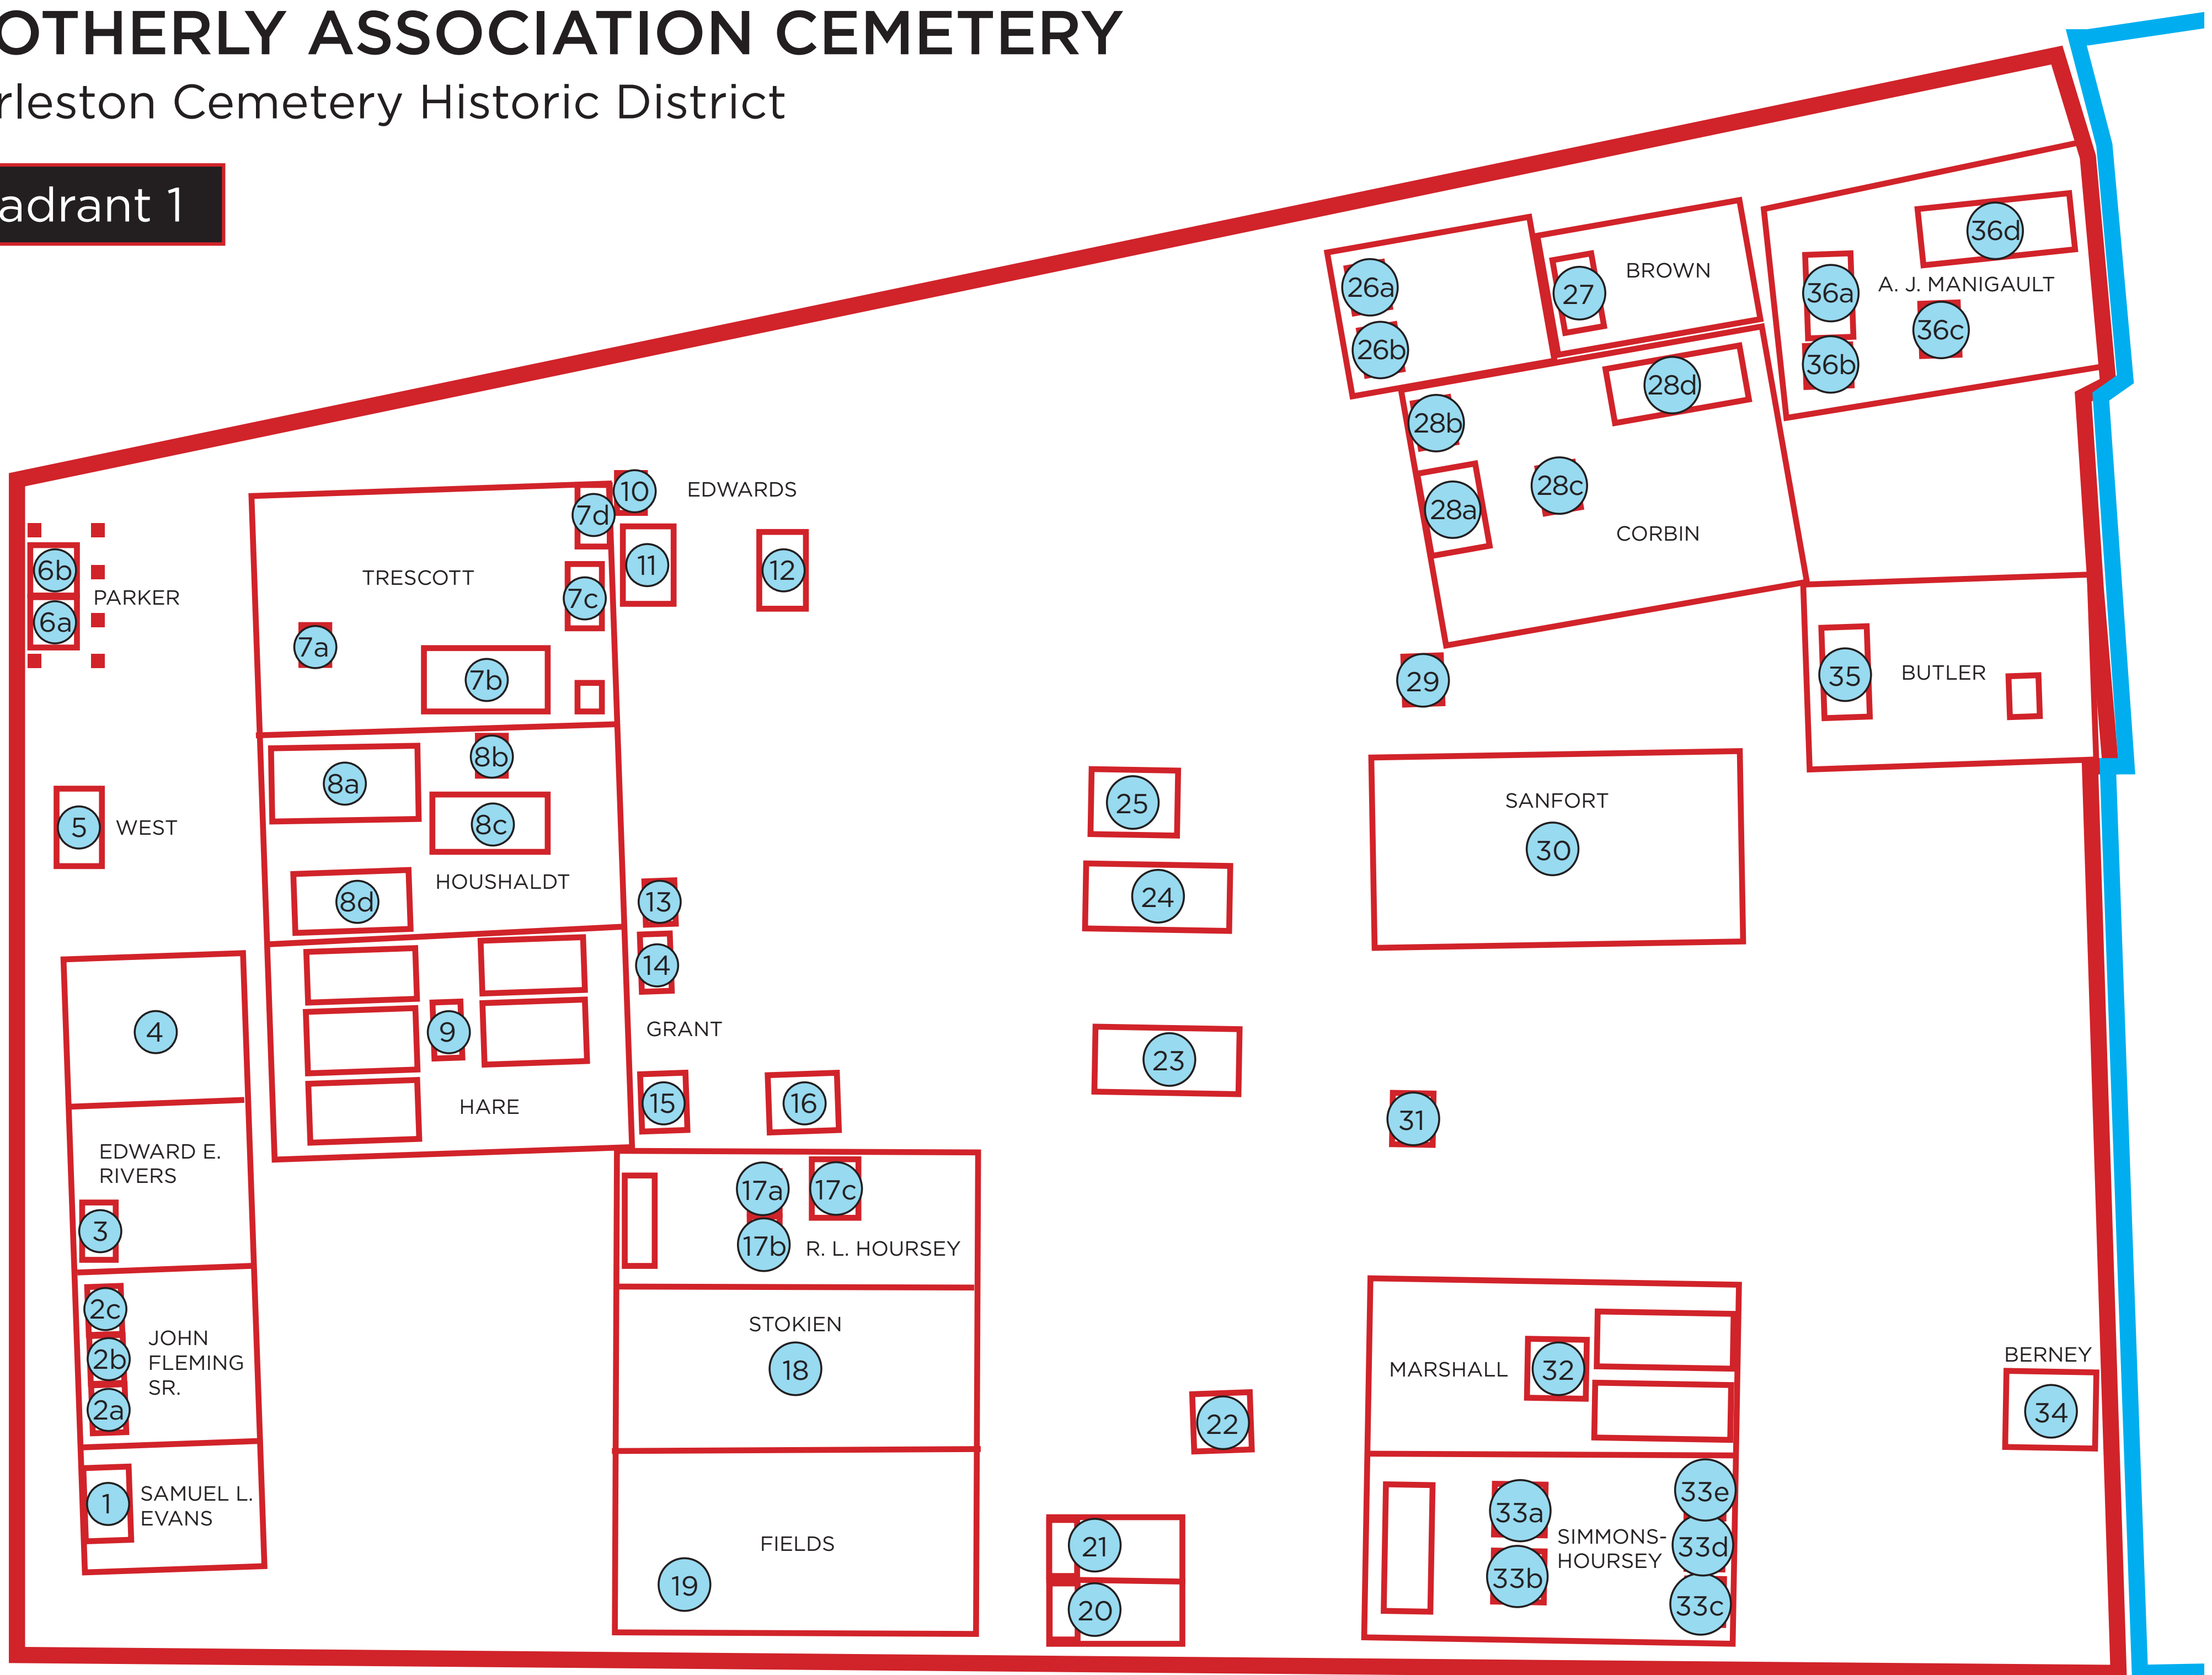

# BROTHERLY ASSOCIATION CEMETERY

Charleston Cemetery Historic District

## Quadrant 1