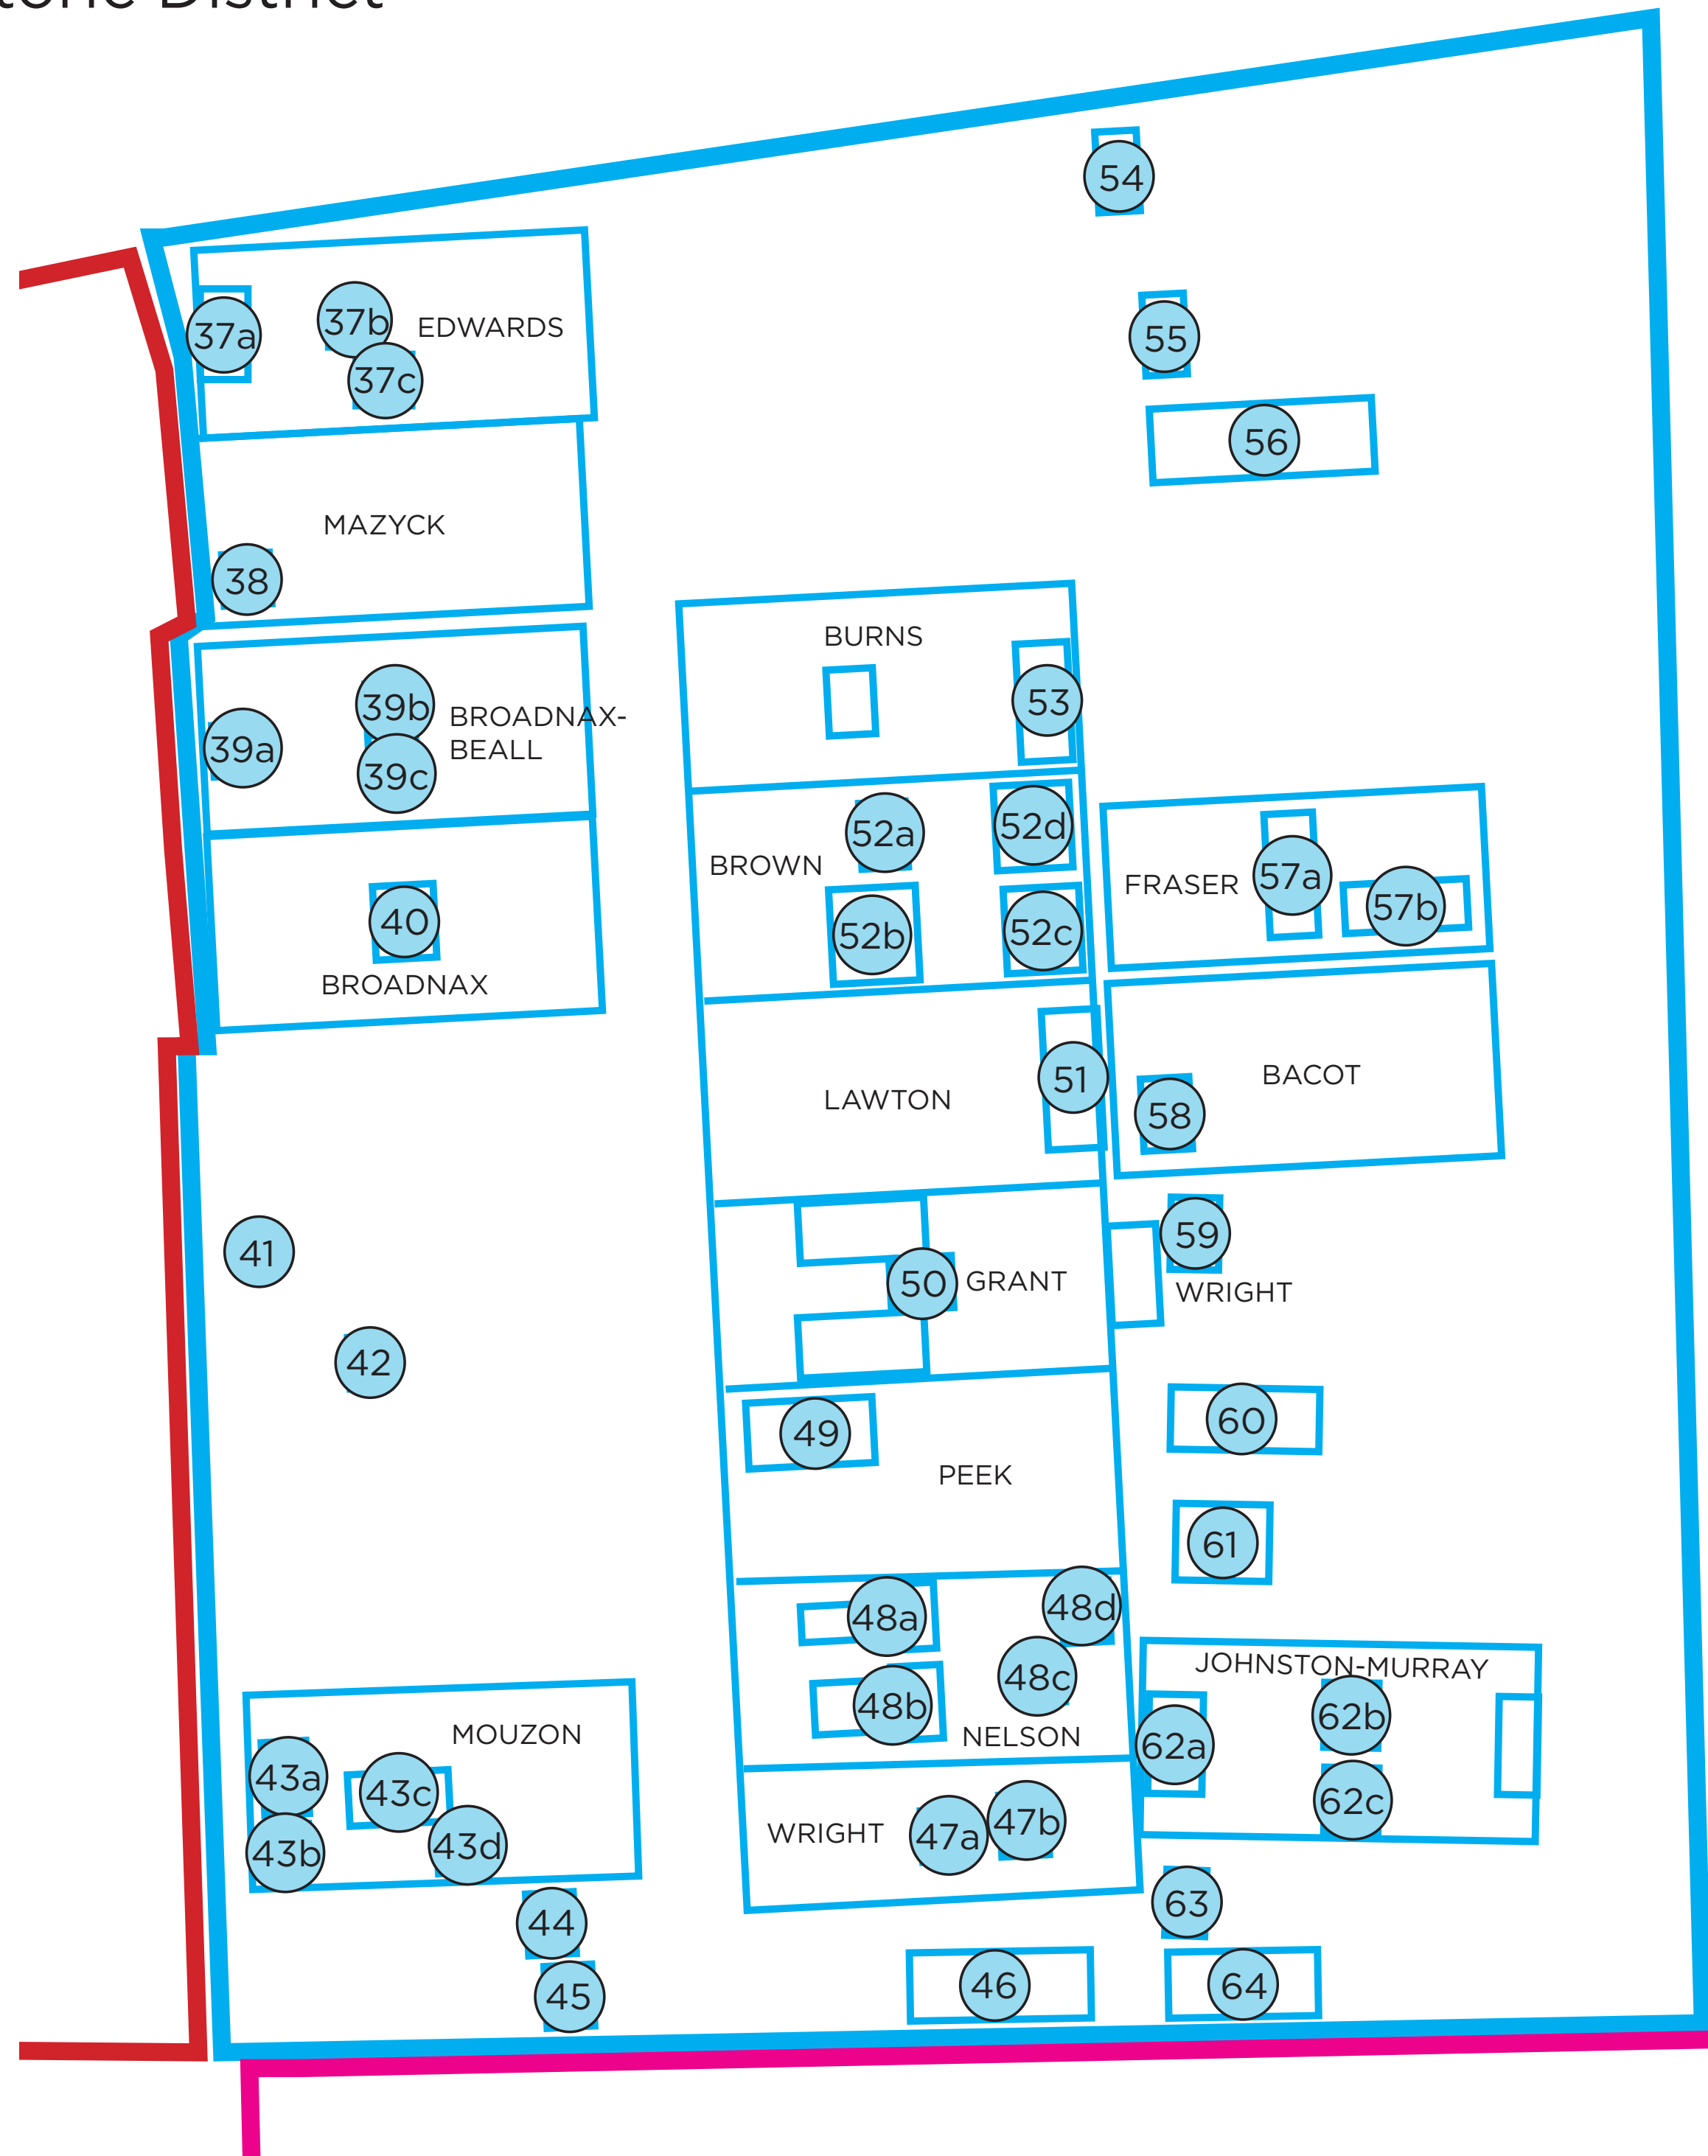

BROTHERLY ASSOCIATION CEMETERY

Charleston Cemetery Historic District

Quadrant 2